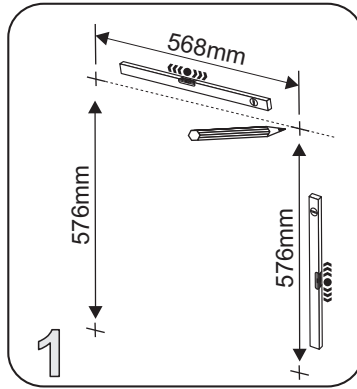

Nr 1

001655	8x40		
6x50		x4	
000181			
		x2	

								
--	---	---	--	---	---	---	---	---

DENVER GARDEROBE 50

1

- 001655 8x40 x4
- 6x50 x4
- 000181 x2

~X mm