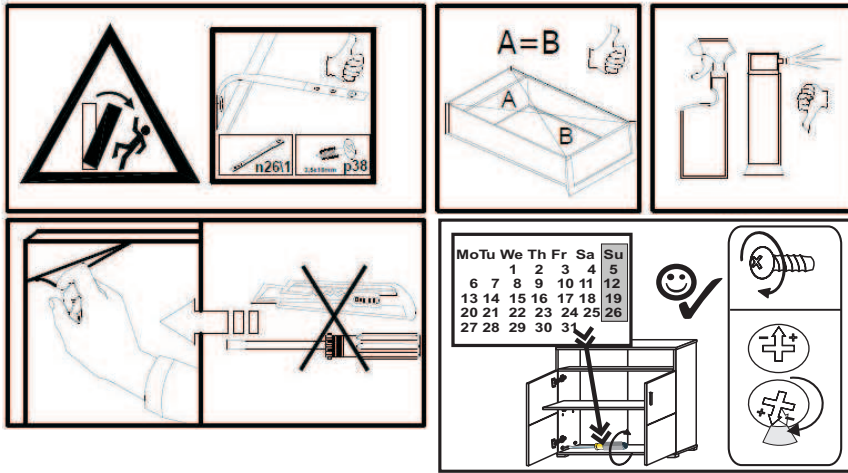

Nr 1

001655	8x40		
6x50		x4	
000181			
		x2	

								
--	---	---	--	---	---	---	---	---

DENVER GARDEROBE 50

1

- 001655 8x40 x4
- 6x50 x4
- 000181 x2

~X mm